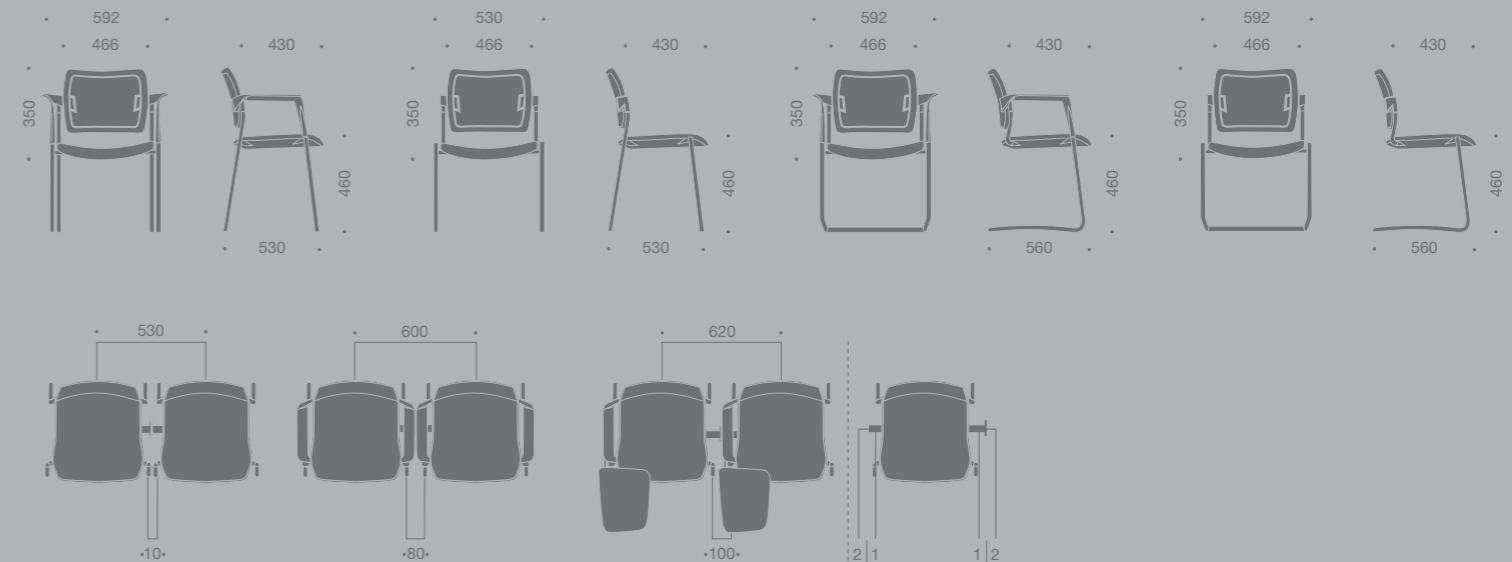

AMETS

Design
Pinaffo / Scagnellato